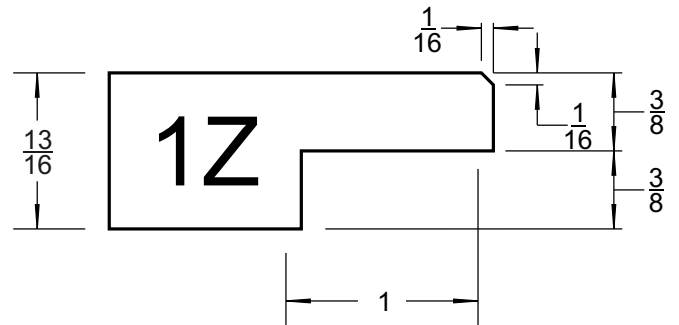

**LEDGE**  
(MD) 3cm

**SHALE\* NEW**  
(IZ) 2cm

**CASCADE NEW**  
(VFZ) 6cm

**MESA NEW**  
(QM) 6cm

**SUMMIT**  
(T) 2, 3, 4cm

**CORNICE**  
(MQ) 6cm

**MORAINE\***  
(CHISELED) 2, 3, 4, 6cm

**SUMMIT**  
(T) 6cm

**DOUBLE TREELINE**  
(A+R) 2, 3, 4cm

**PIEDMONT**  
(A) 2, 3, 4cm

**TREELINE**  
(Z+S) 3, 4cm

**VOLCANIC**  
(V) 2, 3, 4, 6cm

Some limitations apply; each request will be evaluated on a case by case basis. These profiles are not to scale.  
\*All edges are the same price by thickness with the exception of Idris, Moraine, Rimrock and Shale edges.

# 2 CM PROFILE SHEET

NOT TO SCALE

# 6 CM PROFILE SHEET

NOT TO SCALE