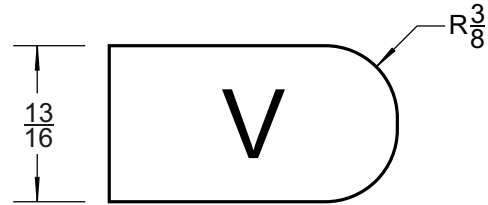

**LEDGE**  
(MD) 3cm

**SHALE\* NEW**  
(IZ) 2cm

**CASCADE NEW**  
(VFZ) 6cm

**MESA NEW**  
(QM) 6cm

**SUMMIT**  
(T) 2, 3, 4cm

**CORNICE**  
(MQ) 6cm

**MORAINE\***  
(CHISELED) 2, 3, 4, 6cm

**SUMMIT**  
(T) 6cm

**DOUBLE TREELINE**  
(A+R) 2, 3, 4cm

**PIEDMONT**  
(A) 2, 3, 4cm

**TREELINE**  
(Z+S) 3, 4cm

**VOLCANIC**  
(V) 2, 3, 4, 6cm

Some limitations apply; each request will be evaluated on a case by case basis. These profiles are not to scale.  
\*All edges are the same price by thickness with the exception of Idris, Moraine, Rimrock and Shale edges.

# 2 CM PROFILE SHEET

NOT TO SCALE