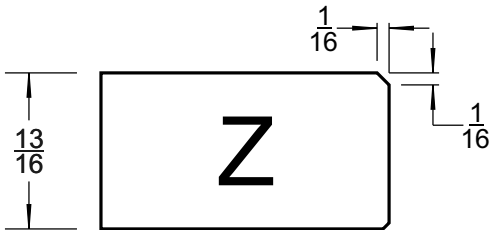

2 CM PROFILE SHEET

NOT TO SCALE