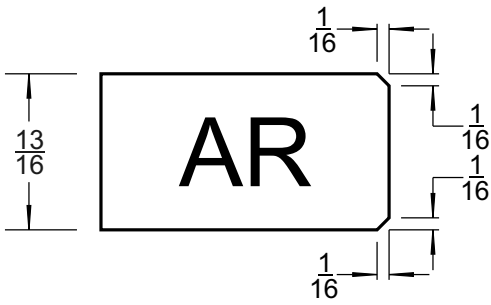

2 CM PROFILE SHEET

NOT TO SCALE