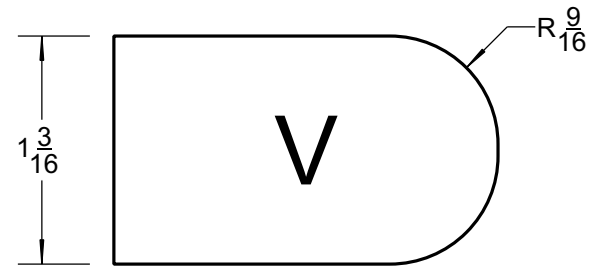

**LEDGE**  
(MD) 3cm

**SHALE\* NEW**  
(IZ) 2cm

**CASCADE NEW**  
(VFZ) 6cm

**MESA NEW**  
(QM) 6cm

**SUMMIT**  
(T) 2, 3, 4cm

**CORNICE**  
(MQ) 6cm

**MORAINE\***  
(CHISELED) 2, 3, 4, 6cm

**SUMMIT**  
(T) 6cm

# 2 CM PROFILE SHEET

NOT TO SCALE

# 3 CM PROFILE SHEET

NOT TO SCALE