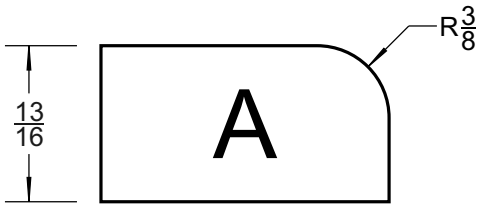

2 CM PROFILE SHEET

NOT TO SCALE