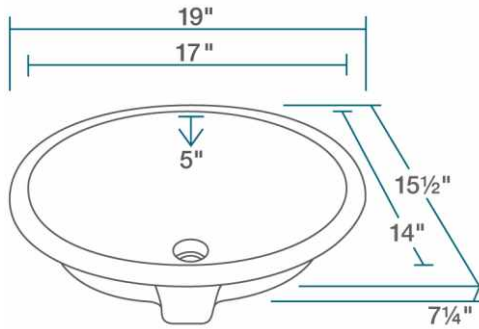

UPM-White Bathroom sink