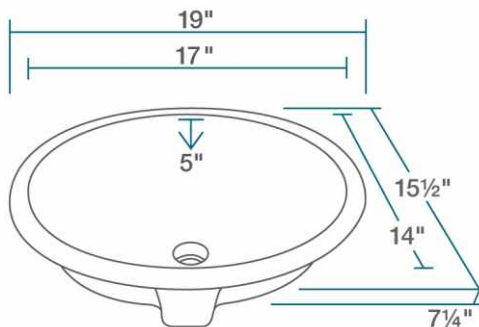

502A Double Bowl Sink

Certified High Quality 304 Stainless Steel Heavy 16 Guage

503R Offset Kitchen Sink

Certified High Quality 304 Stainless Steel Heavy 16 Guage Reverse Available, 503L

2318 Single Bowl Kitchen Sink

Certified High Quality 304 Stainless Steel Heavy 16 Guage

UPM-White Bathroom sink

True Vitreous China

UPM-Bisque Bathroom Sink

True Vitreous China