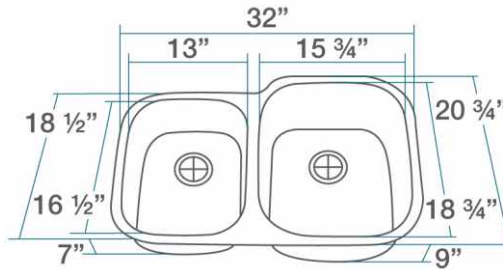

502A Double Bowl Sink

Certified High Quality 304 Stainless Steel Heavy 16 Guage

503R Offset Kitchen Sink

Certified High Quality 304 Stainless Steel Heavy 16 Guage Reverse Available, 503L

2318 Single Bowl Kitchen Sink