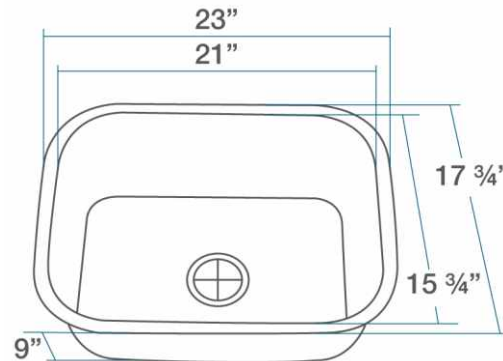

502A Double Bowl Sink

Certified High Quality 304 Stainless Steel Heavy 16 Guage

503R Offset Kitchen Sink

Certified High Quality 304 Stainless Steel Heavy 16 Guage Reverse Available, 503L

2318 Single Bowl Kitchen Sink