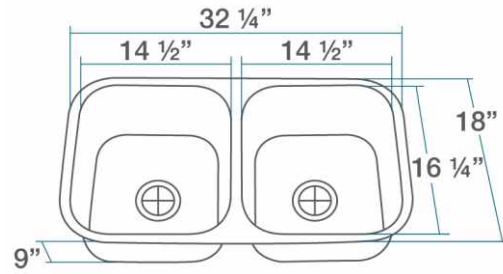

502A Double Bowl Sink

Certified High Quality 304 Stainless Steel Heavy 16 Guage

503R Offset Kitchen Sink

Certified High Quality 304 Stainless Steel Heavy 16 Guage Reverse Available, 503L

2318 Single Bowl Kitchen Sink